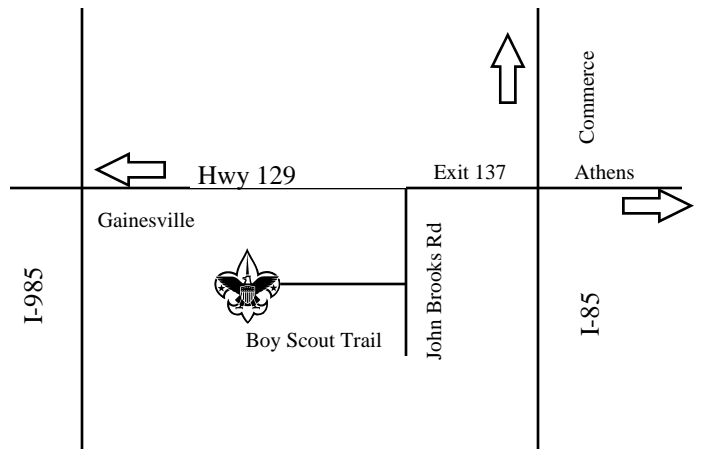

Jefferson Scout Shop 706-693-2446

off $$$ Saving Coupon

Hey Webelos!

Purchased Together—your Shirt + pants = Savings!

For a Limited Time Only, Buy a youth size Tan Cotton Rich Poplin short sleeve uniform Scout shirt and pair of green Scout convertible canvas pants and for only $49.

Look SHARP in your Webelos uniform. Purchase a tan short sleeve cotton rich poplin uniform shirt & a pair of canvas green pants using this coupon for a saving of more than 20% off of retail prices. Not valid with any other offer. Valid only at a Service Center of the Northeast Georgia Council, Boy Scouts of America located in Lawrenceville and Jefferson. Youth Sizes Only.

Offer valid August 1, 2011 through October 1, 2011. Coupon has no cash value.

Special Package Deal Save
$49

Special Package Deal Save

off $$$ Saving Coupon

Hey Cub Scouts!!

Purchased Together—your Shirt + Switchback pants = Savings!

For a Limited Time Only, Buy a Blue Cub Scout short sleeve uniform shirt and a pair of Cub Scout blue Switchback convertible pants for only $39.

Every Cub Scout wants to have a uniform. Begin by purchasing a classic blue short sleeve uniform shirt & a pair of switchback pants using this coupon for a saving of more than 20% off of retail prices. Not valid with any other offer. Valid only at a Service Center of the Northeast Georgia Council, Boy Scouts of America located in Lawrenceville and Jefferson.

Offer valid August 1, 2011 through October 1, 2011. Coupon has no cash value.

Special Package Deal Save
$39

Special Package Deal Save